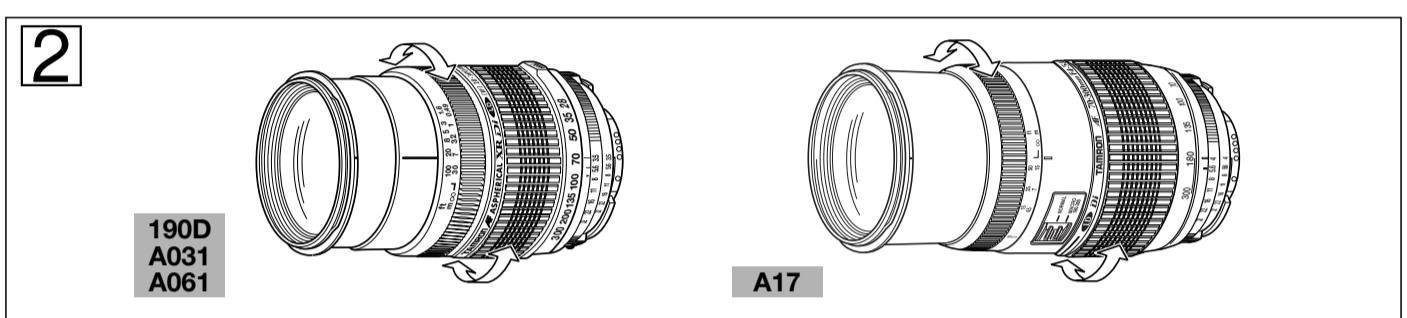

TAMRON

- SP AF24-135mm F/3.5-5.6 AD Aspherical [IF] Macro (Model 190D)
- AF28-200mm F/3.8-5.6 XR Di Aspherical [IF] Macro (Model A031)
- AF28-300mm F/3.5-6.3 XR Di LD Aspherical [IF] Macro (Model A061)
- AF70-300mm F/4-5.6 Di LD Macro 1:2 (Model A17)