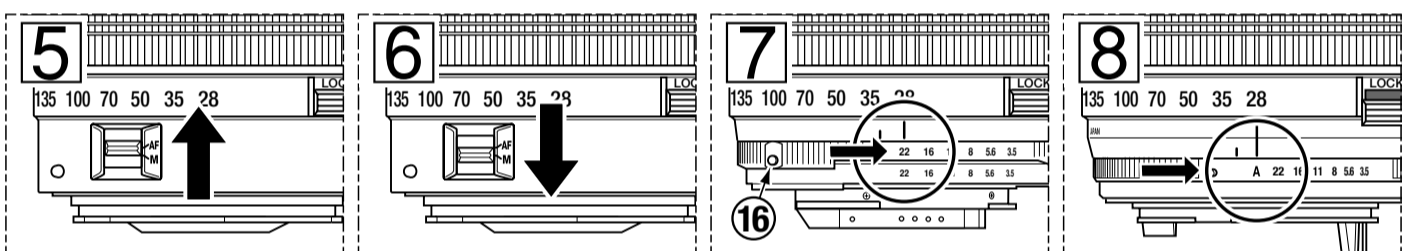

TAMRON

- SP AF24-135mm F/3.5-5.6 AD Aspherical [IF] Macro (Model 190D)
- AF28-200mm F/3.8-5.6 XR Di Aspherical [IF] Macro (Model A031)
- AF28-300mm F/3.5-6.3 XR Di LD Aspherical [IF] Macro (Model A061)
- AF70-300mm F/4-5.6 Di LD Macro 1:2 (Model A17)