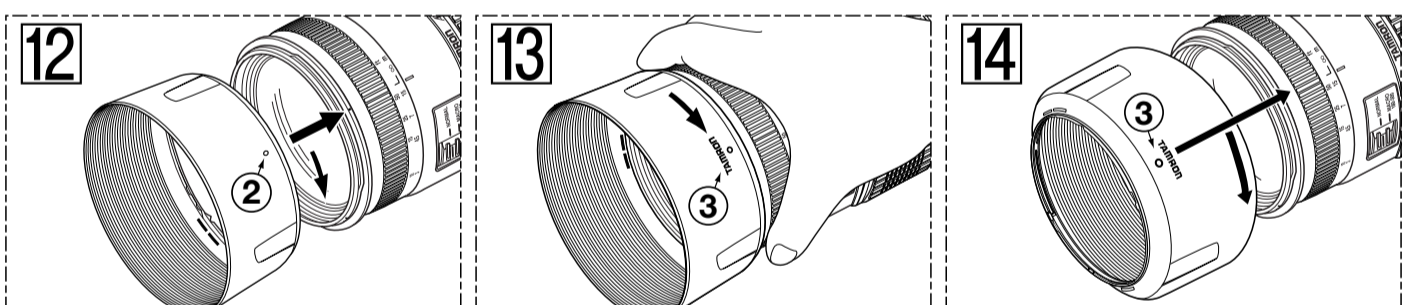

TAMRON

- SP AF24-135mm F/3.5-5.6 AD Aspherical [IF] Macro (Model 190D)
- AF28-200mm F/3.8-5.6 XR Di Aspherical [IF] Macro (Model A031)
- AF28-300mm F/3.5-6.3 XR Di LD Aspherical [IF] Macro (Model A061)
- AF70-300mm F/4-5.6 Di LD Macro 1:2 (Model A17)