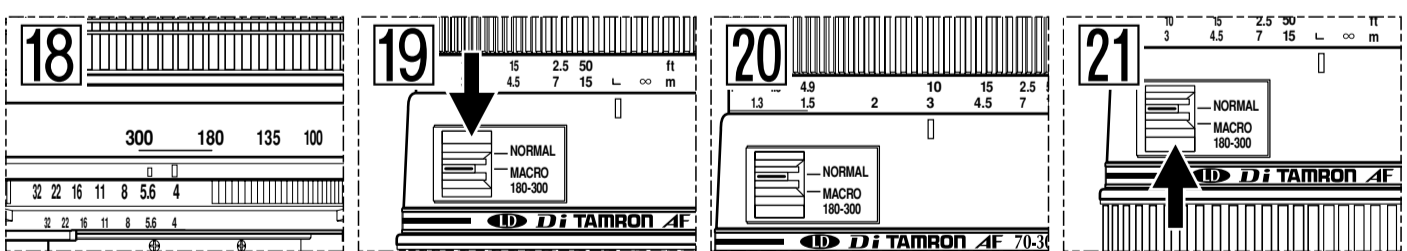

TAMRON

- SP AF24-135mm F/3.5-5.6 AD Aspherical [IF] Macro (Model 190D)
- AF28-200mm F/3.8-5.6 XR Di Aspherical [IF] Macro (Model A031)
- AF28-300mm F/3.5-6.3 XR Di LD Aspherical [IF] Macro (Model A061)
- AF70-300mm F/4-5.6 Di LD Macro 1:2 (Model A17)