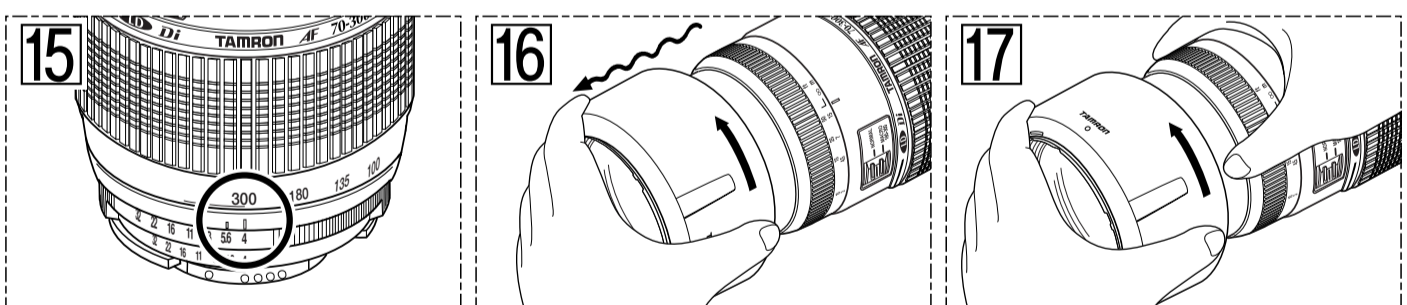

TAMRON

- SP AF24-135mm F/3.5-5.6 AD Aspherical [IF] Macro (Model 190D)
- AF28-200mm F/3.8-5.6 XR Di Aspherical [IF] Macro (Model A031)
- AF28-300mm F/3.5-6.3 XR Di LD Aspherical [IF] Macro (Model A061)
- AF70-300mm F/4-5.6 Di LD Macro 1:2 (Model A17)