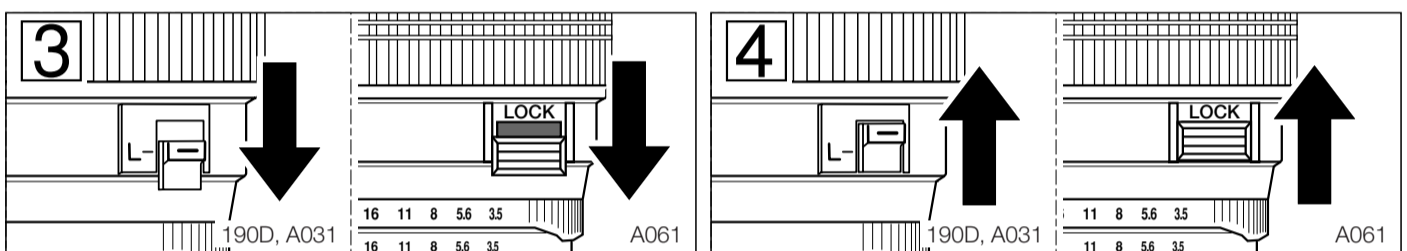

TAMRON

- SP AF24-135mm F/3.5-5.6 AD Aspherical [IF] Macro (Model 190D)
- AF28-200mm F/3.8-5.6 XR Di Aspherical [IF] Macro (Model A031)
- AF28-300mm F/3.5-6.3 XR Di LD Aspherical [IF] Macro (Model A061)
- AF70-300mm F/4-5.6 Di LD Macro 1:2 (Model A17)