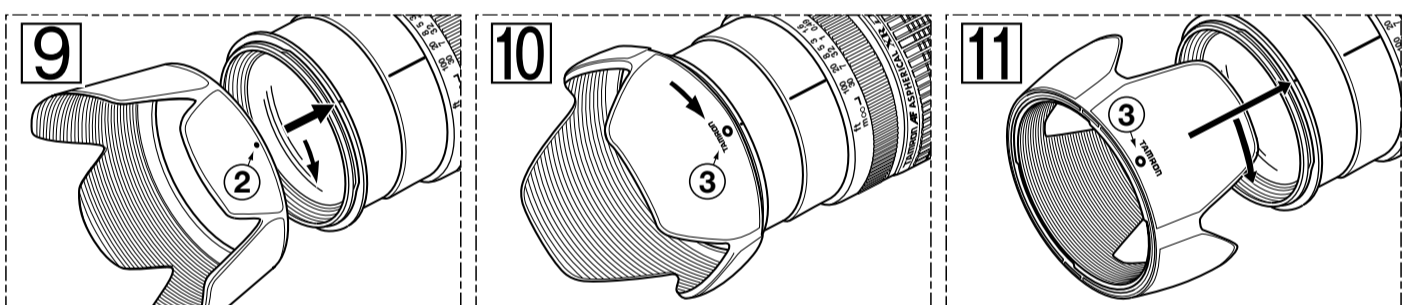

TAMRON

- SP AF24-135mm F/3.5-5.6 AD Aspherical [IF] Macro (Model 190D)
- AF28-200mm F/3.8-5.6 XR Di Aspherical [IF] Macro (Model A031)
- AF28-300mm F/3.5-6.3 XR Di LD Aspherical [IF] Macro (Model A061)
- AF70-300mm F/4-5.6 Di LD Macro 1:2 (Model A17)