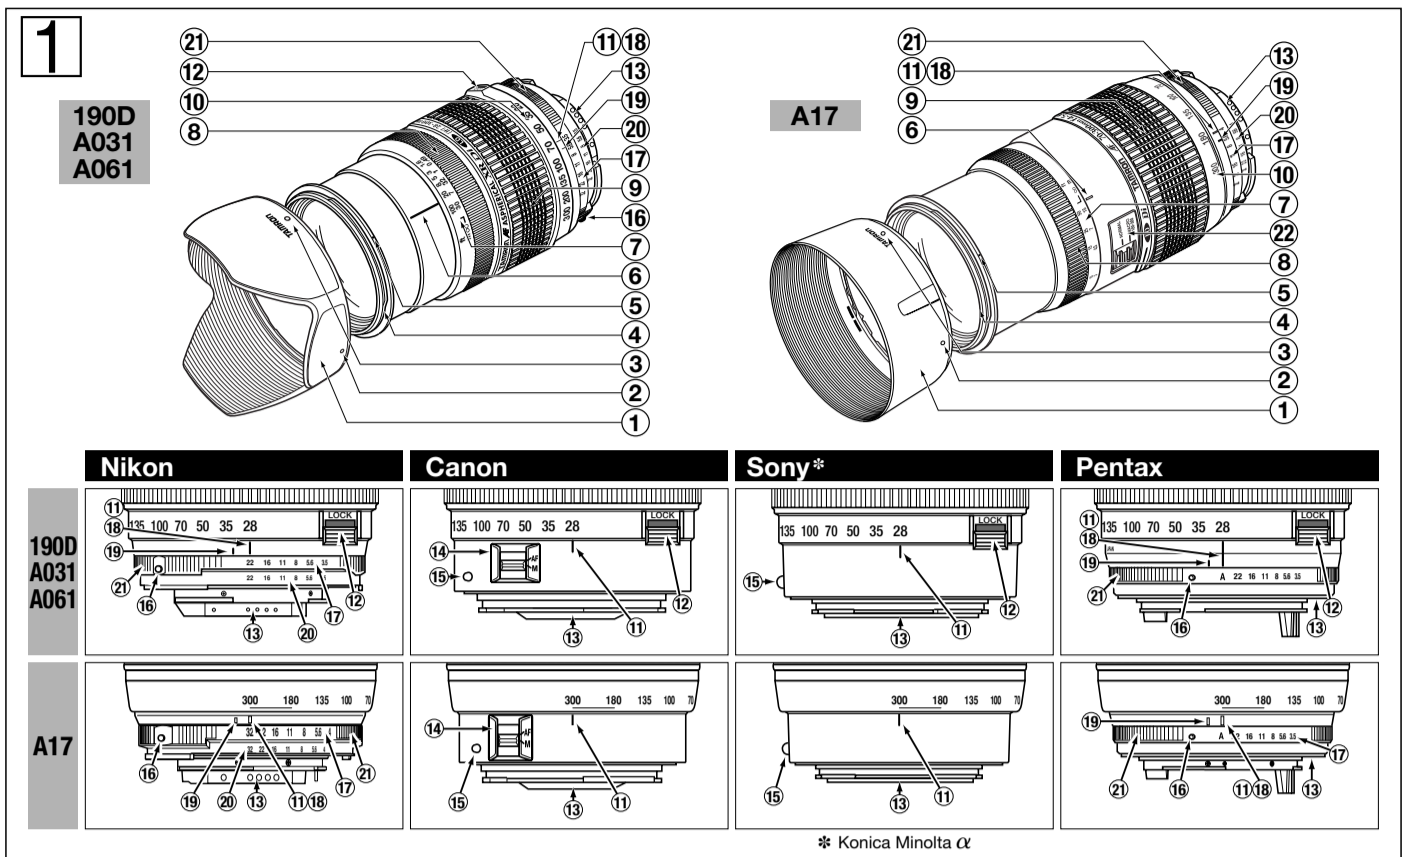

TAMRON

- SP AF24-135mm F/3.5-5.6 AD Aspherical [IF] Macro (Model 190D)
- AF28-200mm F/3.8-5.6 XR Di Aspherical [IF] Macro (Model A031)
- AF28-300mm F/3.5-6.3 XR Di LD Aspherical [IF] Macro (Model A061)
- AF70-300mm F/4-5.6 Di LD Macro 1:2 (Model A17)