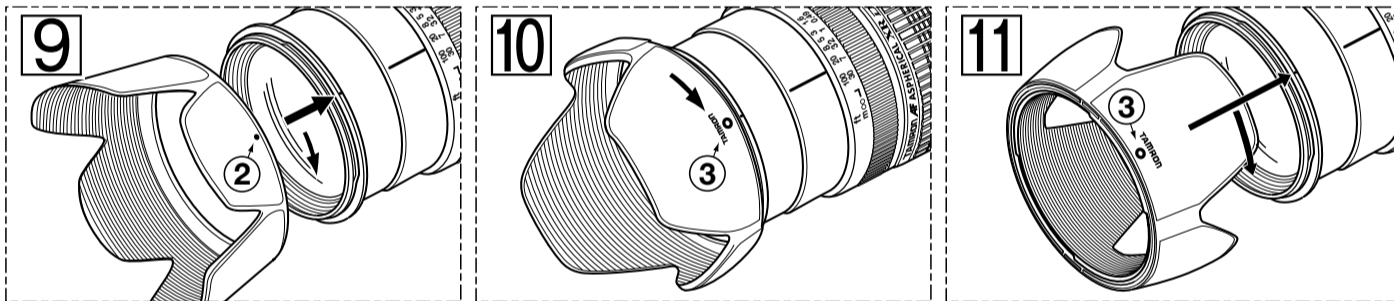

TAMRON

- SP AF24-135mm F/3.5-5.6 AD Aspherical [IF] Macro (Model 190D)
- AF28-200mm F/3.8-5.6 XR Di Aspherical [IF] Macro (Model A031)
- AF28-300mm F/3.5-6.3 XR Di LD Aspherical [IF] Macro (Model A061)
- AF70-300mm F/4-5.6 Di LD Macro 1:2 (Model A17)

CE

* The CE Marking is a directive conformity mark of the European Community (EC).
* Das CE-Zeichen entspricht der EC Norm.
* La marque CE est un marquage de conformité à la directive CEE (CE).
* La marca CE es marca de conformidad según directiva de la Comunidad Europea (CE).
* Il marchio CE attesta la conformità alla direttiva della Comunità Europea (CEE).
* CE 标志表示符合欧洲共同体 (EC) 指标

The EEC Conformity Report applies to the Council Directive 98/336/EEC, 92/31/EEC, 93/68/EEC and is used by Tamron Co., Ltd., manufacturer of this product.