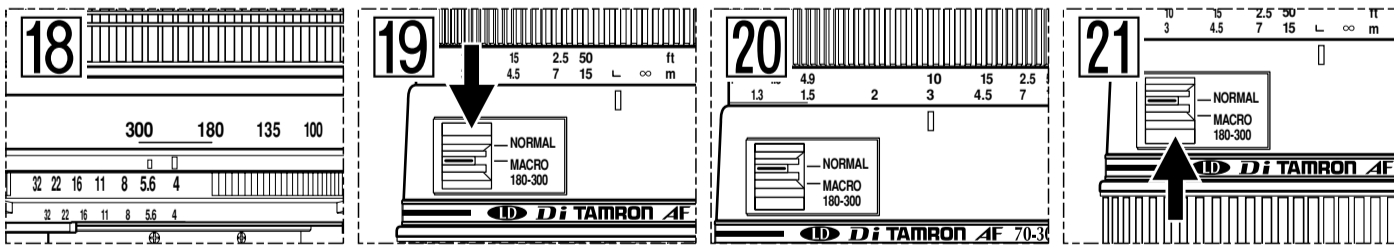

TAMRON

- SP AF24-135mm F/3.5-5.6 AD Aspherical [IF] Macro (Model 190D)
- AF28-200mm F/3.8-5.6 XR Di Aspherical [IF] Macro (Model A031)
- AF28-300mm F/3.5-6.3 XR Di LD Aspherical [IF] Macro (Model A061)
- AF70-300mm F/4-5.6 Di LD Macro 1:2 (Model A17)

The EEC Conformity Report applies to the Council Directive 98/336/EEC, 92/31/EEC, 93/68/EEC and is used by Tamron Co., Ltd., manufacturer of this product.

TAMRON

- SP AF24-135mm F/3.5-5.6 AD Aspherical [IF] Macro (Model 190D)
● AF28-200mm F/3.8-5.6 XR Di Aspherical [IF] Macro (Model A031)
● AF28-300mm F/3.5-6.3 XR Di LD Aspherical [IF] Macro (Model A061)
● AF70-300mm F/4-5.6 Di LD Macro 1:2 (Model A17)

Table for SP AF24-135mm F/3.5-5.6 AD Aspherical [IF] Macro (Model 190D) showing focal length, focus distance, and various aperture values.

Table for AF28-200mm F/3.8-5.6 XR Di Aspherical [IF] Macro (Model A031) showing focal length, focus distance, and various aperture values.

Table for AF28-300mm F/3.5-6.3 XR Di LD Aspherical [IF] Macro (Model A061) showing focal length, focus distance, and various aperture values.

Table for AF70-300mm F/4-5.6 Di LD Macro 1:2 (Model A17) showing focal length, focus distance, and various aperture values.