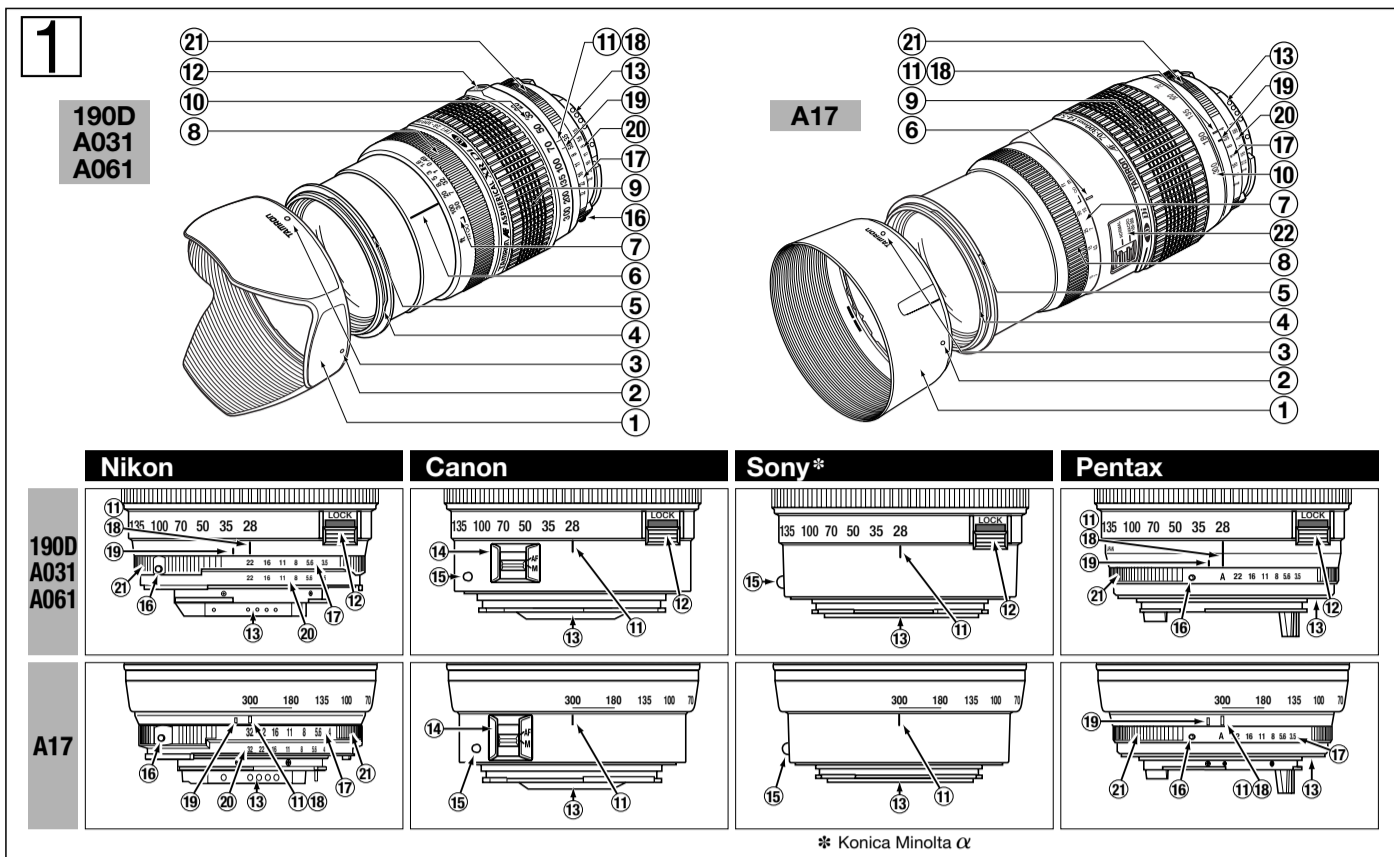

TAMRON

- SP AF24-135mm F/3.5-5.6 AD Aspherical [IF] Macro (Model 190D)
- AF28-200mm F/3.8-5.6 XR Di Aspherical [IF] Macro (Model A031)
- AF28-300mm F/3.5-6.3 XR Di LD Aspherical [IF] Macro (Model A061)
- AF70-300mm F/4-5.6 Di LD Macro 1:2 (Model A17)

The EEC Conformity Report applies to the Council Directive 98/336/EEC, 92/31/EEC, 93/68/EEC and is used by Tamron Co., Ltd., manufacturer of this product.

TAMRON

- SP AF24-135mm F/3.5-5.6 AD Aspherical [IF] Macro (Model 190D)
● AF28-200mm F/3.8-5.6 XR Di Aspherical [IF] Macro (Model A031)
● AF28-300mm F/3.5-6.3 XR Di LD Aspherical [IF] Macro (Model A061)
● AF70-300mm F/4-5.6 Di LD Macro 1:2 (Model A17)

Table for SP AF24-135mm F/3.5-5.6 AD Aspherical [IF] Macro (Model 190D) showing focal length, focus distance, and various aperture values.

Table for AF28-200mm F/3.8-5.6 XR Di Aspherical [IF] Macro (Model A031) showing focal length, focus distance, and various aperture values.

Table for AF28-300mm F/3.5-6.3 XR Di LD Aspherical [IF] Macro (Model A061) showing focal length, focus distance, and various aperture values.

Table for AF70-300mm F/4-5.6 Di LD Macro 1:2 (Model A17) showing focal length, focus distance, and various aperture values.