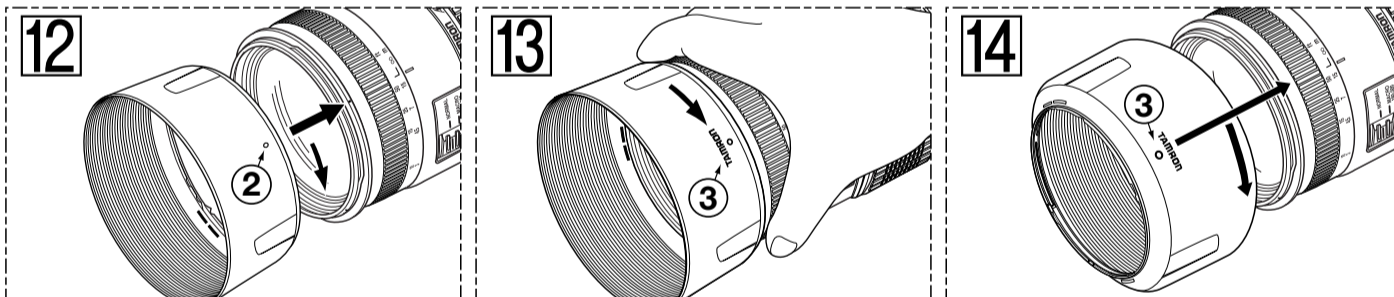

TAMRON

- SP AF24-135mm F/3.5-5.6 AD Aspherical [IF] Macro (Model 190D)
- AF28-200mm F/3.8-5.6 XR Di Aspherical [IF] Macro (Model A031)
- AF28-300mm F/3.5-6.3 XR Di LD Aspherical [IF] Macro (Model A061)
- AF70-300mm F/4-5.6 Di LD Macro 1:2 (Model A17)

The EEC Conformity Report applies to the Council Directive 98/336/EEC, 92/31/EEC, 93/68/EEC and is used by Tamron Co., Ltd., manufacturer of this product.

TAMRON

- SP AF24-135mm F/3.5-5.6 AD Aspherical [IF] Macro (Model 190D)
● AF28-200mm F/3.8-5.6 XR Di Aspherical [IF] Macro (Model A031)
● AF28-300mm F/3.5-6.3 XR Di LD Aspherical [IF] Macro (Model A061)
● AF70-300mm F/4-5.6 Di LD Macro 1:2 (Model A17)

Table for SP AF24-135mm F/3.5-5.6 AD Aspherical [IF] Macro (Model 190D) showing focal length, focus distance, and various aperture values.

Table for AF28-200mm F/3.8-5.6 XR Di Aspherical [IF] Macro (Model A031) showing focal length, focus distance, and various aperture values.

Table for AF28-300mm F/3.5-6.3 XR Di LD Aspherical [IF] Macro (Model A061) showing focal length, focus distance, and various aperture values.

Table for AF70-300mm F/4-5.6 Di LD Macro 1:2 (Model A17) showing focal length, focus distance, and various aperture values.