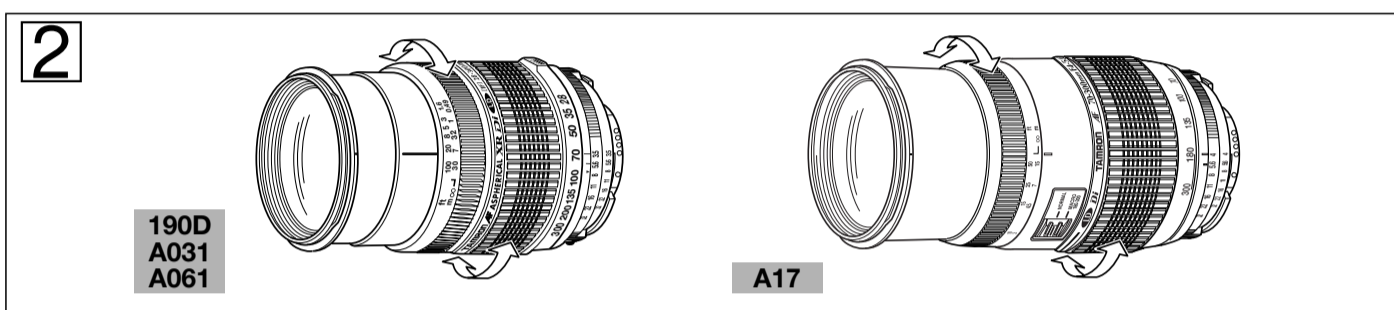

TAMRON

- SP AF24-135mm F/3.5-5.6 AD Aspherical [IF] Macro (Model 190D)
- AF28-200mm F/3.8-5.6 XR Di Aspherical [IF] Macro (Model A031)
- AF28-300mm F/3.5-6.3 XR Di LD Aspherical [IF] Macro (Model A061)
- AF70-300mm F/4-5.6 Di LD Macro 1:2 (Model A17)

The EEC Conformity Report applies to the Council Directive 98/336/EEC, 92/31/EEC, 93/68/EEC and is used by Tamron Co., Ltd., manufacturer of this product.

TAMRON

- SP AF24-135mm F/3.5-5.6 AD Aspherical [IF] Macro (Model 190D)
● AF28-200mm F/3.8-5.6 XR Di Aspherical [IF] Macro (Model A031)
● AF28-300mm F/3.5-6.3 XR Di LD Aspherical [IF] Macro (Model A061)
● AF70-300mm F/4-5.6 Di LD Macro 1:2 (Model A17)

Table for SP AF24-135mm F/3.5-5.6 AD Aspherical [IF] Macro (Model 190D) showing focal length, focus distance, and various aperture values.

Table for AF28-200mm F/3.8-5.6 XR Di Aspherical [IF] Macro (Model A031) showing focal length, focus distance, and various aperture values.

Table for AF28-300mm F/3.5-6.3 XR Di LD Aspherical [IF] Macro (Model A061) showing focal length, focus distance, and various aperture values.

Table for AF70-300mm F/4-5.6 Di LD Macro 1:2 (Model A17) showing focal length, focus distance, and various aperture values.