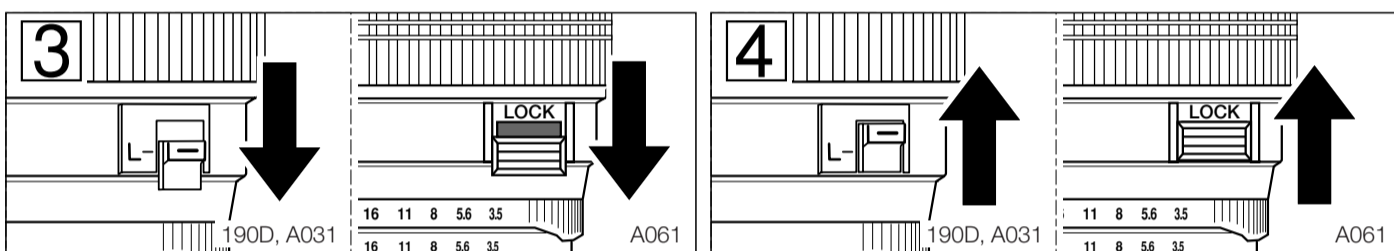

TAMRON

- SP AF24-135mm F/3.5-5.6 AD Aspherical [IF] Macro (Model 190D)
- AF28-200mm F/3.8-5.6 XR Di Aspherical [IF] Macro (Model A031)
- AF28-300mm F/3.5-6.3 XR Di LD Aspherical [IF] Macro (Model A061)
- AF70-300mm F/4-5.6 Di LD Macro 1:2 (Model A17)

CE

* The CE Marking is a directive conformity mark of the European Community (EC).
* Das CE-Zeichen entspricht der EC Norm.
* La marque CE est un marquage de conformité à la directive CEE (CE).
* La marca CE es marca de conformidad según directiva de la Comunidad Europea (CE).
* Il marchio CE attesta la conformità alla direttiva della Comunità Europea (CEE).
* CE 标志表示符合欧洲共同体 (EC) 指标

The EEC Conformity Report applies to the Council Directive 98/336/EEC, 92/31/EEC, 93/68/EEC and is used by Tamron Co., Ltd., manufacturer of this product.