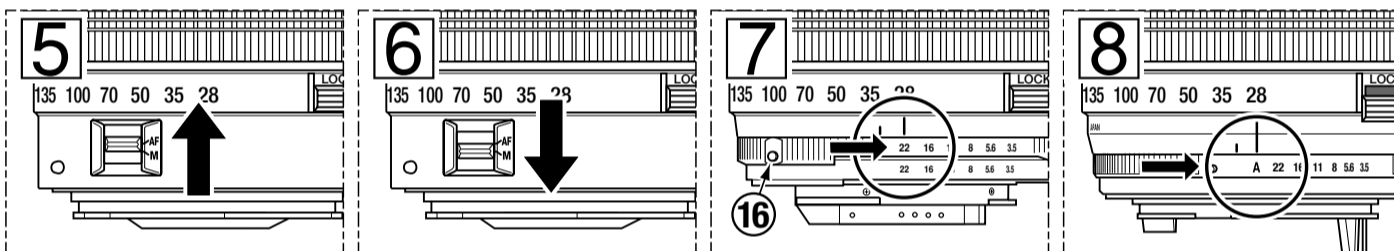

TAMRON

- SP AF24-135mm F/3.5-5.6 AD Aspherical [IF] Macro (Model 190D)
- AF28-200mm F/3.8-5.6 XR Di Aspherical [IF] Macro (Model A031)
- AF28-300mm F/3.5-6.3 XR Di LD Aspherical [IF] Macro (Model A061)
- AF70-300mm F/4-5.6 Di LD Macro 1:2 (Model A17)

CE

* The CE Marking is a directive conformity mark of the European Community (EC).
* Das CE-Zeichen entspricht der EC Norm.
* La marque CE est un marquage de conformité à la directive CEE (CE).
* La marca CE es marca de conformidad según directiva de la Comunidad Europea (CE).
* Il marchio CE attesta la conformità alla direttiva della Comunità Europea (CEE).
* CE 标志表示符合欧洲共同体 (EC) 指标

The EEC Conformity Report applies to the Council Directive 98/336/EEC, 92/31/EEC, 93/68/EEC and is used by Tamron Co., Ltd., manufacturer of this product.