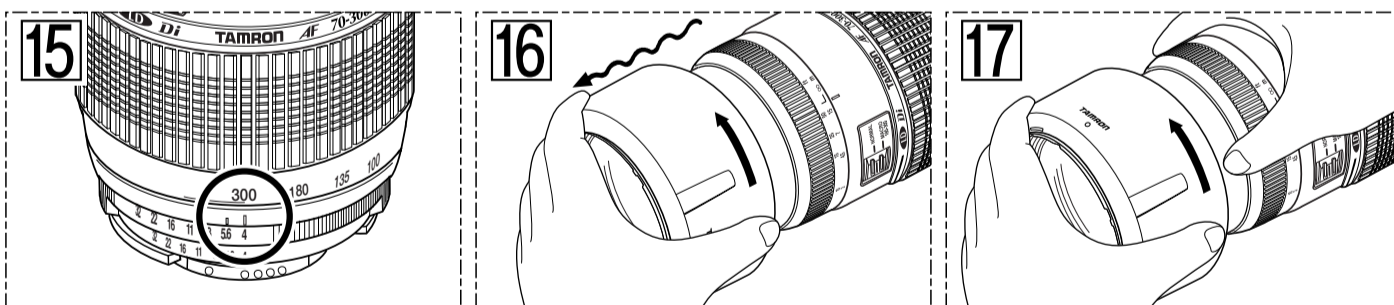

TAMRON

- SP AF24-135mm F/3.5-5.6 AD Aspherical [IF] Macro (Model 190D)
- AF28-200mm F/3.8-5.6 XR Di Aspherical [IF] Macro (Model A031)
- AF28-300mm F/3.5-6.3 XR Di LD Aspherical [IF] Macro (Model A061)
- AF70-300mm F/4-5.6 Di LD Macro 1:2 (Model A17)

The EEC Conformity Report applies to the Council Directive 98/336/EEC, 92/31/EEC, 93/68/EEC and is used by Tamron Co., Ltd., manufacturer of this product.

TAMRON

- SP AF24-135mm F/3.5-5.6 AD Aspherical [IF] Macro (Model 190D)
● AF28-200mm F/3.8-5.6 XR Di Aspherical [IF] Macro (Model A031)
● AF28-300mm F/3.5-6.3 XR Di LD Aspherical [IF] Macro (Model A061)
● AF70-300mm F/4-5.6 Di LD Macro 1:2 (Model A17)

Table for SP AF24-135mm F/3.5-5.6 AD Aspherical [IF] Macro (Model 190D) showing focal length, focus distance, and various aperture values.

Table for AF28-200mm F/3.8-5.6 XR Di Aspherical [IF] Macro (Model A031) showing focal length, focus distance, and various aperture values.

Table for AF28-300mm F/3.5-6.3 XR Di LD Aspherical [IF] Macro (Model A061) showing focal length, focus distance, and various aperture values.

Table for AF70-300mm F/4-5.6 Di LD Macro 1:2 (Model A17) showing focal length, focus distance, and various aperture values.