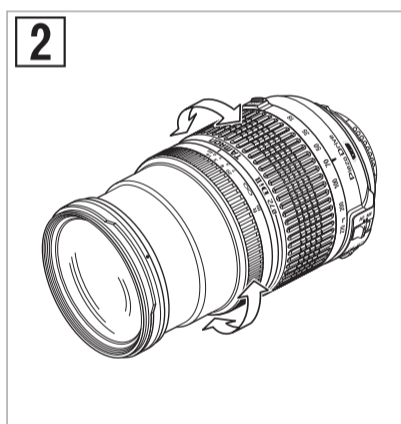

TAMRON

18-270mm F/3.5-6.3 Di II VC PZD
(for Nikon, Canon)

18-270mm F/3.5-6.3 Di II PZD
(for Sony *Models without the VC)

Model: B008

1

Nikon

* B008: This model is Built-in Motor

Canon

Sony

* Common with the Konica Minolta α mount.

CE * The CE Marking is a directive conformity mark of the European Community (EC).
* Das CE-Zeichen ist ein Richtlinie Konformitätszeichen der Europäischen Gemeinschaft (EG).
* La marquage CE est un marquage de conformité à la directive CEE (CE).
* La marca CE es marca de conformidad según directiva de la Comunidad Europea (CE).
* Il marchio CE attesta la conformità alla direttiva della Comunità Europea (CEE).
* CE标志表示符合欧洲共同体(EC)指标

CE The EEC Conformity Report applies to the Council Directive 98/336/EEC, 92/31/EEC, 93/68/EEC and is used by Tamron Co., Ltd., manufacturer of this product.