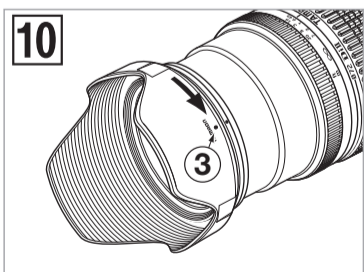

TAMRON

18-270mm F/3.5-6.3 Di II VC PZD
(for Nikon, Canon)

18-270mm F/3.5-6.3 Di II PZD
(for Sony *Models without the VC)

Model: B008

1

Nikon

* B008: This model is Built-in Motor

Canon

Sony

* Common with the Konica Minolta α mount.

CE * The CE Marking is a directive conformity mark of the European Community (EC).
* Das CE-Zeichen ist ein Richtlinie Konformitätszeichen der Europäischen Gemeinschaft (EG).
* La marquage CE est un marquage de conformité à la directive CEE (CE).
* La marca CE es marca de conformidad según directiva de la Comunidad Europea (CE).
* Il marchio CE attesta la conformità alla direttiva della Comunità Europea (CEE).
* CE标志表示符合欧洲共同体(EC)指标

CE The EEC Conformity Report applies to the Council Directive 98/336/EEC, 92/31/EEC, 93/68/EEC and is used by Tamron Co., Ltd., manufacturer of this product.