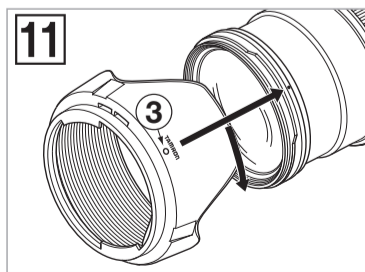

TAMRON

18-270mm F/3.5-6.3 Di II VC PZD
(for Nikon, Canon)

18-270mm F/3.5-6.3 Di II PZD
(for Sony *Models without the VC)

Model: B008

1

Nikon

* B008: This model is Built-in Motor

Canon

Sony

* Common with the Konica Minolta α mount.

CE * The CE Marking is a directive conformity mark of the European Community (EC).
* Das CE-Zeichen ist ein Richtlinie Konformitätszeichen der Europäischen Gemeinschaft (EG).
* La marquage CE est un marquage de conformité à la directive CEE (CE).
* La marca CE es marca de conformidad según directiva de la Comunidad Europea (CE).
* Il marchio CE attesta la conformità alla direttiva della Comunità Europea (CEE).
* CE标志表示符合欧洲共同体(EC)指标

CE The EEC Conformity Report applies to the Council Directive 98/336/EEC, 92/31/EEC, 93/68/EEC and is used by Tamron Co., Ltd., manufacturer of this product.